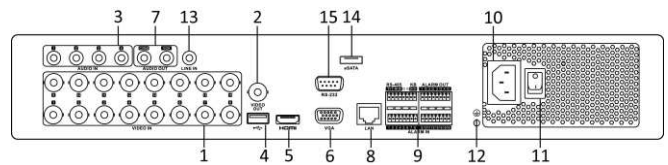

Physical Interfaces