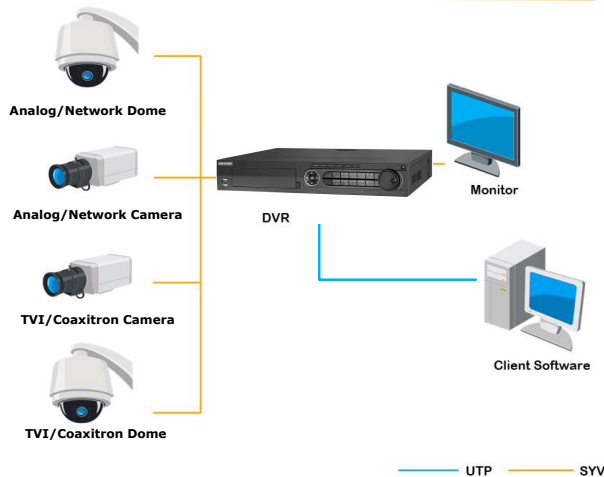

Typical Application