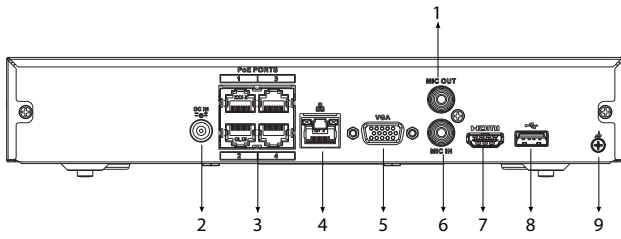

General

Power Supply	48/53 VDC, 1.25/1.13 A
Power Consumption	Total output of NVR is ≤ 10 W (without HDD) Total output power of PoE is 36 W, the maximum output power of a single port is 25.5 W
Net Weight	0.85 kg (1.87 lb)
Gross Weight	1.75 kg (3.86 lb)
Product Dimensions	260 mm × 232.7 mm × 47.6 mm (10.24" × 9.16" × 1.87") (W × L × H)
Packaging Dimensions	117 mm × 373 mm × 307 mm (4.61" × 14.69" × 12.09") (W × L × H)
Operating Temperature	-10 °C to +55 °C (14 °F to +131 °F)
Operating Humidity	10%–93% (RH)
Installation	Rack or desktop

Dimensions (mm[inch])

Panels

- | | | | |
|---|--------------------------|---|-------------------------|
| 1 | AUDIO OUT, RCA Connector | 2 | Power Input |
| 3 | PoE Ports | 4 | Network Port |
| 5 | VGA Port | 6 | AUDIO IN, RCA Connector |
| 7 | HDMI Port | 8 | USB Port |
| 9 | Ground | | |