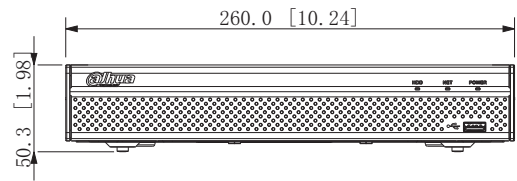

Alarm

General Alarm	Motion detection; privacy masking; video loss; PIR alarm
Anomaly Alarm	Camera offline; storage error; disk full; IP conflict; MAC conflict; login lock; cyber security exception
Intelligent Alarm	Perimeter protection; SMD Plus
Alarm Linkage	Recording; snapshot; buzzer; log; preset; email; tour

Port

Audio Input	1
Audio Output	1
HDD Interface	1 SATA port, up to 16 TB. The maximum HDD capacity varies with environment temperature
USB	1 front USB 2.0 port, 1 rear USB 2.0 port
HDMI	1
VGA	1
Network Port	1 × RJ-45, 10/100 Mbps self-adaptive Ethernet port
PoE Port	4 × PoE ports, 10/100 Mbps

General

Power Supply	48/53 VDC, 1.25/1.13 A
Power Consumption	Total output of NVR is ≤ 10 W (without HDD) Total output power of PoE is 36 W, the maximum output power of a single port is 25.5 W
Net Weight	0.85 kg (1.87 lb)
Gross Weight	1.75 kg (3.86 lb)
Product Dimensions	260 mm × 232.7 mm × 47.6 mm (10.24" × 9.16" × 1.87") (W × L × H)
Packaging Dimensions	117 mm × 373 mm × 307 mm (4.61" × 14.69" × 12.09") (W × L × H)
Operating Temperature	-10 °C to +55 °C (14 °F to +131 °F)
Operating Humidity	10%–93% (RH)
Installation	Rack or desktop

Certifications

CE: EN62368-1; EN55032; EN55024; EN55035; EN61000-3-2; EN61000-3-3; EN50130-4
FCC: Part 15 Subpart B

Ordering Information

Type	Model	Description
4 Channel NVR	DHI-NVR2104HS-P-S3	4 Channel Compact 1U 1HDD 4PoE Network Video Recorder

Dimensions (mm[inch])