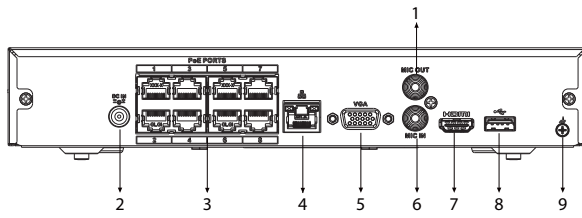

General

Power Supply	48/53 VDC, 2/1.8 A
Power Consumption	Total output of NVR is ≤ 10 W (without HDD) Total output power of PoE is 72 W, the maximum output power of a single port is 25.5 W
Net Weight	0.89 kg (1.95 lb)
Gross Weight	1.94 kg (4.28 lb)
Product Dimensions	260 mm × 232.7 mm × 47.6 mm (10.24" × 9.16" × 1.87") (W × L × H)
Packaging Dimensions	117 mm × 373 mm × 307 mm (4.61" × 14.69" × 12.09") (W × L × H)
Operating Temperature	-10 °C to +55 °C (14 °F to +131 °F)
Operating Humidity	10%–93% (RH)
Installation	Rack or desktop

Dimensions (mm[inch])

Panels

- | | | | |
|---|--------------------------|---|-------------------------|
| 1 | AUDIO OUT, RCA Connector | 2 | Power Input |
| 3 | PoE Ports | 4 | Network Port |
| 5 | VGA Port | 6 | AUDIO IN, RCA Connector |
| 7 | HDMI Port | 8 | USB Port |
| 9 | Ground | | |