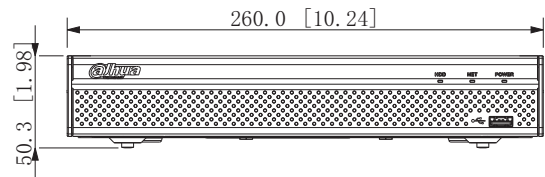

Alarm

General Alarm	Motion detection; privacy masking; video loss; PIR alarm
Anomaly Alarm	Camera offline; storage error; disk full; IP conflict; MAC conflict; login lock; cyber security exception
Intelligent Alarm	Perimeter protection; SMD Plus
Alarm Linkage	Recording; snapshot; buzzer; log; preset; email; tour

Port

Audio Input	1
Audio Output	1
HDD Interface	1 SATA port, up to 16 TB. The maximum HDD capacity varies with environment temperature
USB	1 front USB 2.0 port, 1 rear USB 2.0 port
HDMI	1
VGA	1
Network Port	1 × RJ-45, 10/100 Mbps self-adaptive Ethernet port
PoE Port	8 × PoE ports, 10/100 Mbps

General

Power Supply	48/53 VDC, 2/1.8 A
Power Consumption	Total output of NVR is ≤ 10 W (without HDD) Total output power of PoE is 72 W, the maximum output power of a single port is 25.5 W
Net Weight	0.89 kg (1.95 lb)
Gross Weight	1.94 kg (4.28 lb)
Product Dimensions	260 mm × 232.7 mm × 47.6 mm (10.24" × 9.16" × 1.87") (W × L × H)
Packaging Dimensions	117 mm × 373 mm × 307 mm (4.61" × 14.69" × 12.09") (W × L × H)
Operating Temperature	-10 °C to +55 °C (14 °F to +131 °F)
Operating Humidity	10%–93% (RH)
Installation	Rack or desktop

Certifications

CE: EN62368-1; EN55032; EN55024; EN55035; EN61000-3-2; EN61000-3-3; EN50130-4
FCC: Part 15 Subpart B

Ordering Information

Type	Model	Description
8 Channel NVR	DHI-NVR2108HS-8P-S3	8 Channel Compact 1U 1HDD 8PoE Network Video Recorder

Dimensions (mm[inch])