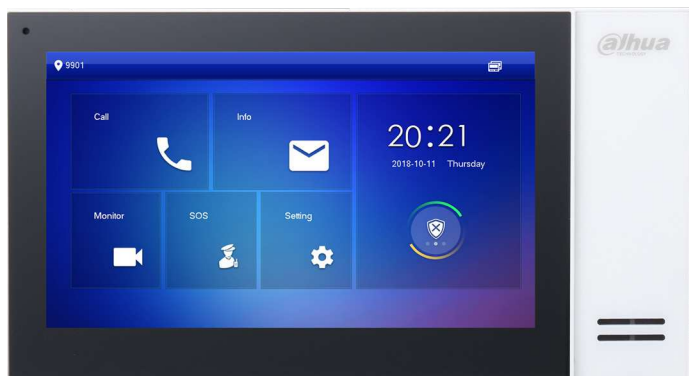

IP Color Indoor Monitor

7-inch Touchscreen

- 7-inch TFT Screen
- 1024 x 600 Resolution
- Simplified Connection and Setup to Compatible Outdoor Stations
- Integrated Micro SD Card Slot, maximum 32 GB
- Perform Call Session Recordings and Take Snapshots of Live Video (requires SD card)
- Setup and Activate up to Six (6) Alarm Inputs

System Overview

The DHI-VTH2421FW-P indoor monitor allows tenants to view and talk with visitors, record call sessions, monitor the surroundings from outdoor stations and IP cameras and remotely unlock doors. Visitors can also leave messages, which can be retrieved from the indoor monitor. The DHI-VTH2421FW-P indoor monitor is used as part of a video intercom solution with compatible outdoor stations.

Technical Specification

System

Main Processor	Embedded Micro Processor
Operating System	Embedded Linux

Display

Viewing Area	7-in. TFT LCD, Capacitive
Resolution	1024 x 600
Input	Touchscreen Technology

Audio

Mode	Full Digital Two-way Bidirectional Talk
Audio	G.711A, G.711U, PCM
Input	Built-in Omnidirectional Microphone
Output	Built-in 1.5 W Loudspeaker
Enhancement	Echo Cancellation, DNR
Bit Rate	16 Kbps

Alarm