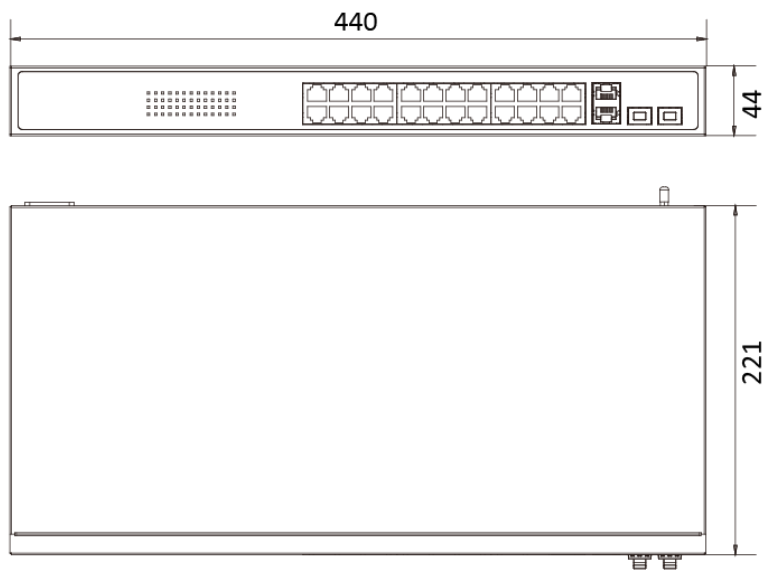

Physical Interface

Front panel:

Rear panel:

Available Model

DS-3E1326P-EI

Dimension (unit: mm)

Typical Application

Distributed by