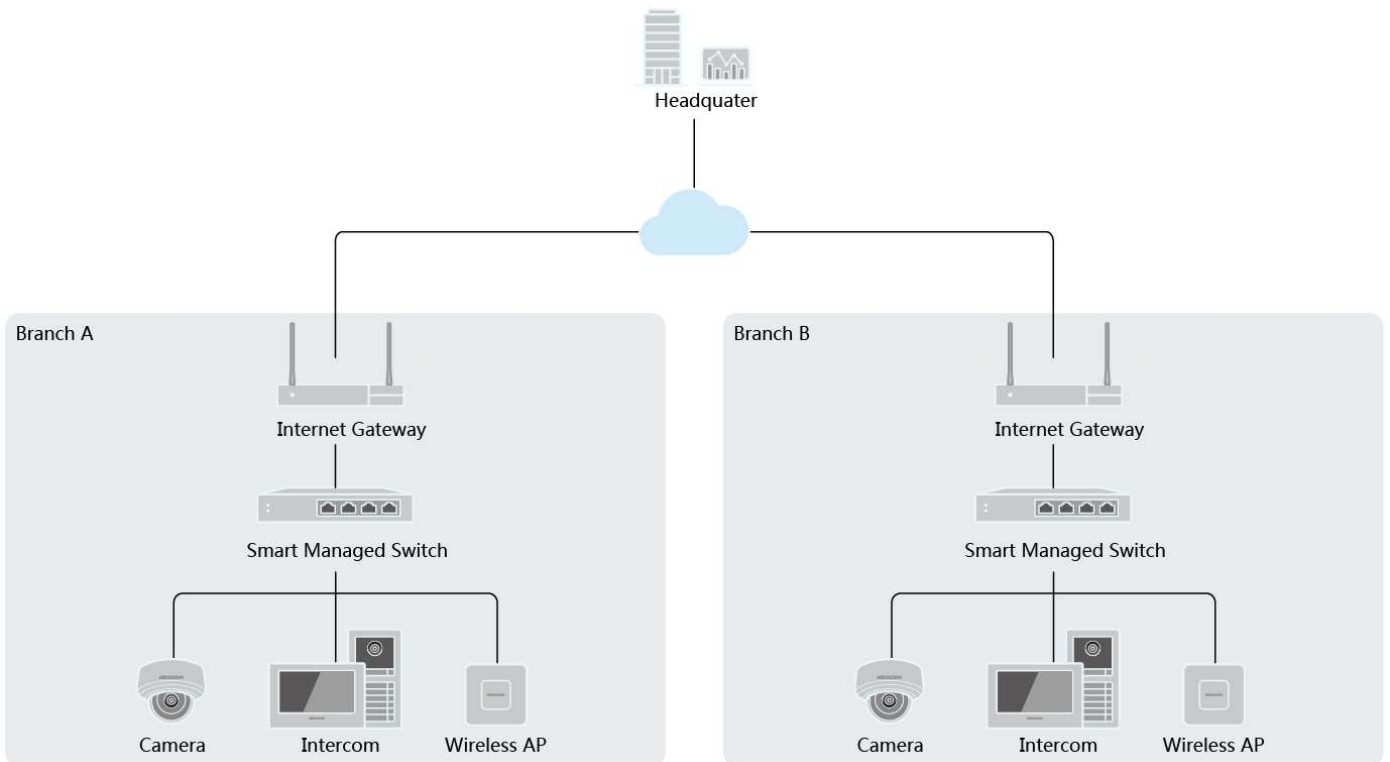

DS-3E1326P-EI

Smart Managed 24-Port 100 Mbps PoE Switch

Smart managed switches are developed by Hikvision, featuring in easy management and maintenance. You can easily deploy, monitor and expand your surveillance system anytime and anywhere with our software platforms. You can view the network topology, monitor the health of the network and receive device alarms in real time, which greatly reduces the cost of network operation and maintenance.

Visualized Topology Management

Network Health Monitor

Real-Time Alarm Push

Video Control and Preview

Key Feature

- 24 × 100 Mbps PoE RJ45 ports, 2 × gigabit combos.
- IEEE 802.3at/af standard for PoE ports.
- Network topology management, alarm push, network health monitor.
- 6 KV surge protection for PoE ports.
- AF/AT camera can reach up to 300 m in extend mode.

Physical Interface

Front panel:

Rear panel:

Available Model

DS-3E1326P-EI

Dimension (unit: mm)

Typical Application

Distributed by